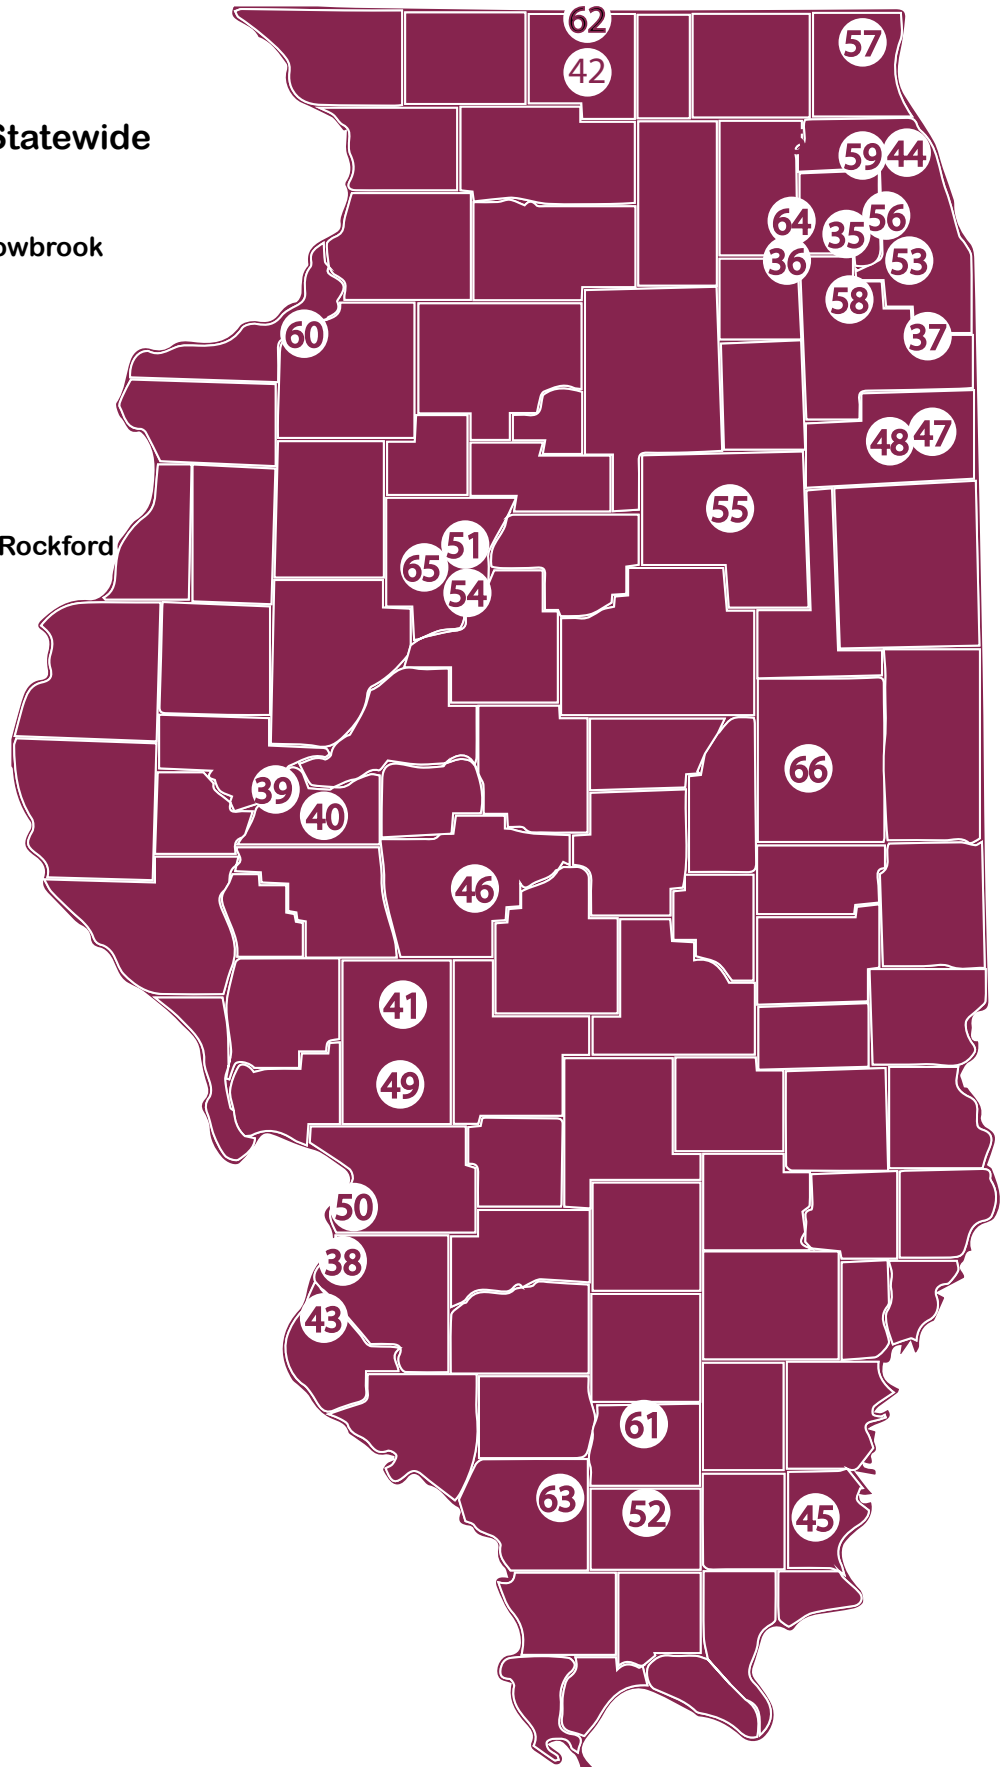

## School-Based Health Centers - Statewide

35. Anne M. James Elementary SHC, Willowbrook
36. Aunt Martha's SHC, Aurora
37. Aunt Martha's SHC, Chicago Heights
38. Cahokia SHC, Cahokia
39. Cass County SHC, Beardstown
40. Cass County SHC, Virginia
41. Community SHC, Carlinville
42. Crusader Community Health Auburn, Rockford
43. East St. Louis SHC, East St. Louis
44. Evanston SHC, Evanston
45. Gallatin County SHC, Junction
46. Hope Health & Wellness SHC, Springfield
47. Kankakee Jr. High SHC, Kankakee
48. Kankakee Sr. High SHC, Kankakee
49. Macoupin SHC, Gillespie
50. Madison SHC, Madison
51. Manual High SHC, Peoria
52. Marion Wellness SHC, Marion
53. Morton East SHC, Cicero
54. Peoria High School SHC, Peoria
55. Pontiac SHC, Pontiac
56. Proviso East SHC, Maywood
57. Round Lake SHC, Round Lake
58. Romeoville SHC, Romeoville
59. School District 207 SHC, Park Ridge
60. School Health Link SHC, Rock Island
61. SIU Care-A-Van, West Frankfort
62. South Beloit High SHC, South Beloit
63. Terrier Care SHC, Carbondale
64. Tomcat SHC, Aurora
65. Trewyn SHC, Peoria
66. Urbana SHC, Urbana